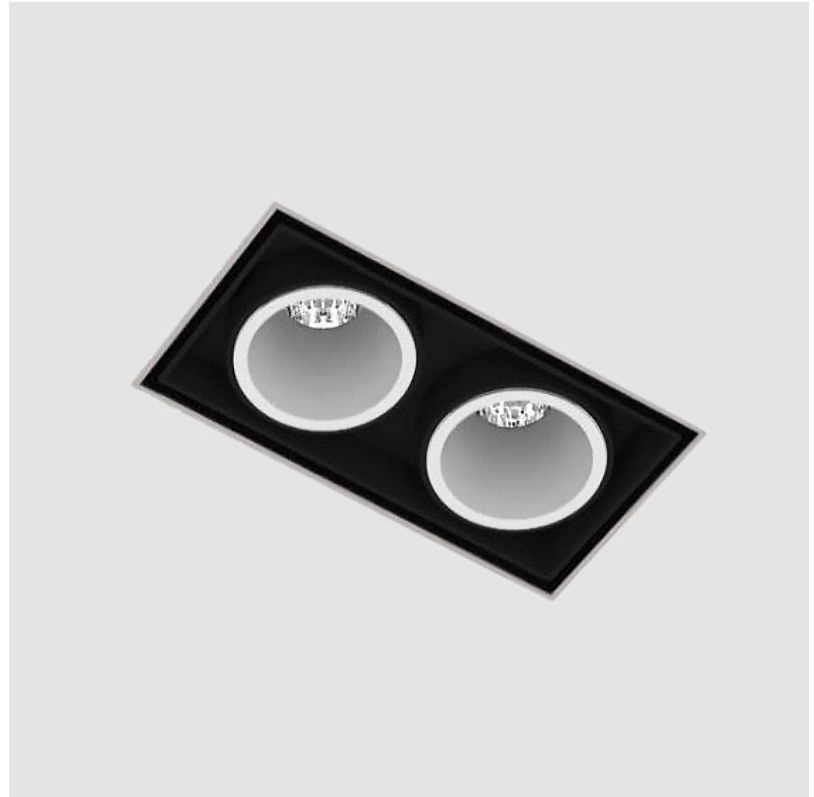

MAGIQ 2 CELL KORONA TRIMLESS

A35569-

base number Color Finishes Finish Reflector
 Temperature (Diamond) Options Options

- To build a product code in our configurator select the specify button on the base model # product page
- To build a manual product code on this datasheet choose from the options listed below in blue font and add the suffix to the base model #

GENERAL

Series: Magiq
 Subseries: Magiq 2 Cell Korona
 Brand: Prolicht
 Division: Architectural
 Mounting Type: Trimless
 Mounting Location: Ceiling
 Subcategory: Downlight

PHYSICAL

Shape: Rectangle
 Length (mm): 70
 Length (in): 2 ¾
 Width (mm): 35
 Width (in): 1 ⅜
 Height (mm): 65
 Height (in): 2 ⅞
 Ceiling Thickness (mm): 12.5
 Ceiling Thickness (in): 1/2
 Min. Recessing Depth (mm): 100
 Min. Recessing Depth (in): 3 ⅝
 Light Distribution: Direct
 Weight (kg): 0.246
 Weight (lbs): 0.54
 Fixture Finish: SSR / BKV / CWI / CRY / HAB / UFT / ITA / RUA / FTG / MYG / LOD / PUS / FRO / FUP / KIA / POP / BLS / SPG / MEY / GOH / GUM / CHC / COM / ABZ / JAG / OBR / MOS / ROR
 Holder Finish: WHI / BLK
 Fixture Material: Aluminum Die Cast
 Cut-out Measurements: 82mm / 3 1/4" x 42mm / 1 5/8"
 Upon Request: Unique Ceiling Thickness

120mm
4 ¾"

12 ½ mm
½"

82mm x 42mm
3 ¼" x 1 ⅝"

MAGIQ 2 CELL KORONA TRIMLESS

A35569-

PROJECT _____

TYPE _____

SPECIFIER _____