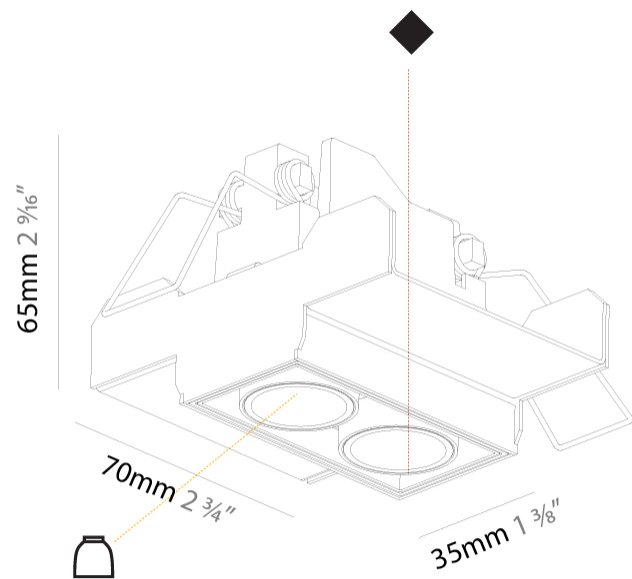

ELECTRICAL

Lamp Type: LED (Zhaga Standard)
Input Wattage (W): 7.7
Total Output Wattage (W): 6.6
Dimming: Tri-Mode (Non-Dimming and Phase Dimming (120Vac only) and 0-10V Dimming)
Driver Included: No
Driver Location: Remote
Driver Type: Constant Current - Universal
Driver Class: Class 2
Input Voltage (V): 120 - 277
Constant Current (MA): 1050

LED

Number of LEDs: 2
Color Temperature (°K): 2700 / 3000 / 3500 / 4000
Max. Delivered Lumen (lm): 319 / 348 / 356 / 363
Nominal Lumen (lm): 440 / 480 / 490 / 500
CRI: >90 CRI
Lamp Life (hrs): 50000
Upon Request: Special Color Temperature

OPTICAL

Reflector: 8 / 18 / 34
Upon Request: Special Beam Angles

RATINGS AND CERTIFICATIONS

Certified By: CSA Certified to UL and CSA Standards
Zaneen Group Inc. © 2024, 11800-388-3382, F-416-247-9319, www.zaneen.com

For additional international specifications by adding 'INT' at the end of the existing Model #. For assistance on 'custom' specifications, contact zteam@zaneen.com. In a constant effort to supply the best product, we reserve the right to change specifications or materials without notice. The most recent specification sheets are found at zaneen.com

120mm
4 ¾"

12 ½ mm
½"

82mm x 42mm
3 ¼" x 1 ⅝"